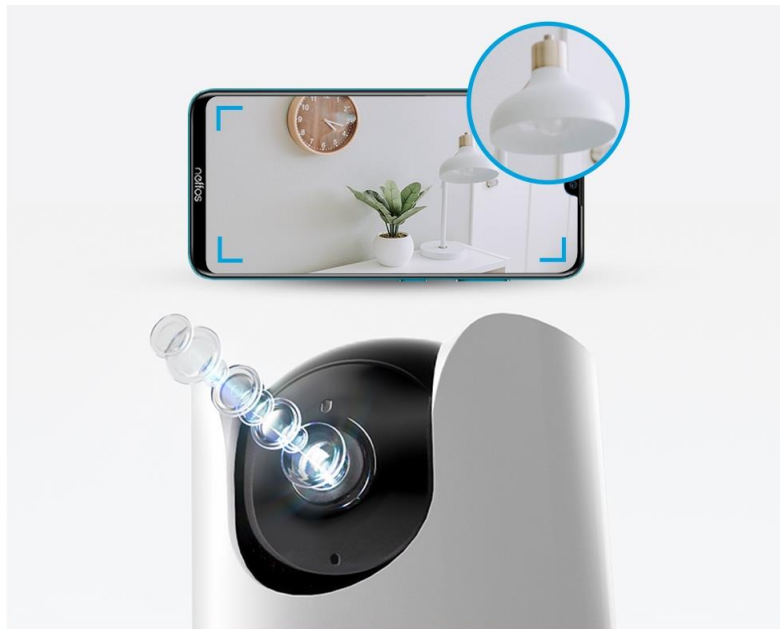

WRL CAMERA 2K QHD PAN/TILT/TAPO C225 TP-LINK

Код ELKO: 1391666

Повна назва: WRL CAMERA 2K QHD PAN/TILT/TAPO C225 TP-LINK

Заводський код: TAPO C225

Штрих-код: 4897098688090

УКТЗЕД: 8525830010

Гарантія: 2 роки

Pan/Tilt AI Home Security Wi-Fi Camera

- Physical Privacy Mode-Maintain privacy with the lens blocked by the housing when physical privacy mode is enabled.
- Smart AI Detection and Notification-Smart AI identifies people, pets and vehicles while also recognizing abnormal sounds, notifying users as needed.
- Pan and Tilt-Provides 360° horizontal field of view.
- Smart Motion Tracking-Tracks and follows a subject, keeping it within the camera's field of view.
- Starlight Sensor-The high-sensitive starlight sensor captures higher-quality images even in low-light conditions.
- Sound and Light Alarm-Trigger light and sound effects to frighten away unwanted visitors.
- Two-Way Audio-Enables communication through a built-in microphone and speaker.
- Easy-Setup-Follow the in-app instructions to easily set up within minutes.

www.tp-link.com/uk/home-networking/cloud-camera/tapo-c225/

Name	WRL CAMERA 2K QHD PAN/TILT/TAPO C225 TP-LINK
Model name	Tapo C225
Camera design	Other
Sensor size	1/3"
Lens data	F/NO: 1.6±5%; Focal Length: 4mm±5%
Lens angle	360 degrees
Microphone	Built-in
Wireless connections	WLAN
MicroSD Card Slot	1.00
Supports card capacities up to	512GB
Environment	Indoor
Operating temperature range	0°C~40°C
Included Accessories	DC Power Adapter; Quick Start Guide; Mounting Screws; Mounting Template; Camera Base
Dimensions	80x80x112mm
Shipping box quantity	1.00
Unit Brutto Volume	0.003 cubm
Unit Net Weight	0.59 kg
Unit Gross Weight	0.61 kg

2K QHD Clear View

With a F1.6 large aperture, Tapo C225 captures more light to create crisper images.

tapo

Physical Privacy Mode

Maintains your privacy by blocking the lens with the camera's own housing.

tapo