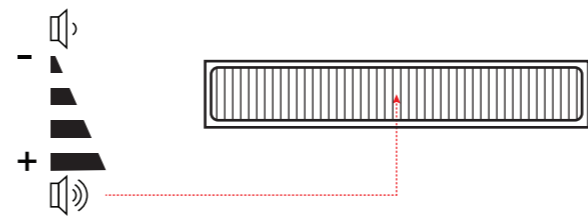

Functions

ARM

Միացում

1 Միացրեք աուդիո վարդակից 2 TRS (F) - TRRS (M) ադապտեր, վաճառվում է առանձին

2 Հասանքը միացրեք USB-ի միջոցով*

USB լիցքավորիչը վաճառվում է առանձին

* ՈՒՇԱԴՂՈՒԹՅՈՒՆ. եթե չմիացնեք USB-ը, ապա բարձրախոսը չի աշխատի: Գործառույթներ

AZE

Əlaqə

1 Audio fişini qoşun 2 TRS (F) - TRRS (M) adapteri, ayrıca satılır

2 Elektrik enerjisini USB vasitəsilə qoşun*

USB şarj cihazı ayrıca satılır

* DİQQƏT: USB-yə qoşulmasanız, dinamik işləməyəcək! Funksiyalar

BEL

Злучэнне

1 Падключыце аўдыёраз'ём 2 адаптар TRS (F) - TRRS (M), прадаецца асобна

2 Падключыце харчаванне праз USB*

Зарядная прылада USB прадаецца асобна

* УВАГА: калі вы не падключыце USB, дынамік не будзе працаваць! Функцыі

CZ

Spojení

1 Připojte audio konektor 2 TRS (F) - TRRS (M) adaptér, prodává se samostatně

2 Připojte napájení přes USB* USB nabíječka se prodává samostatně

* POZOR: pokud nepřipojíte USB, reproduktor nebude fungovat! Funkce