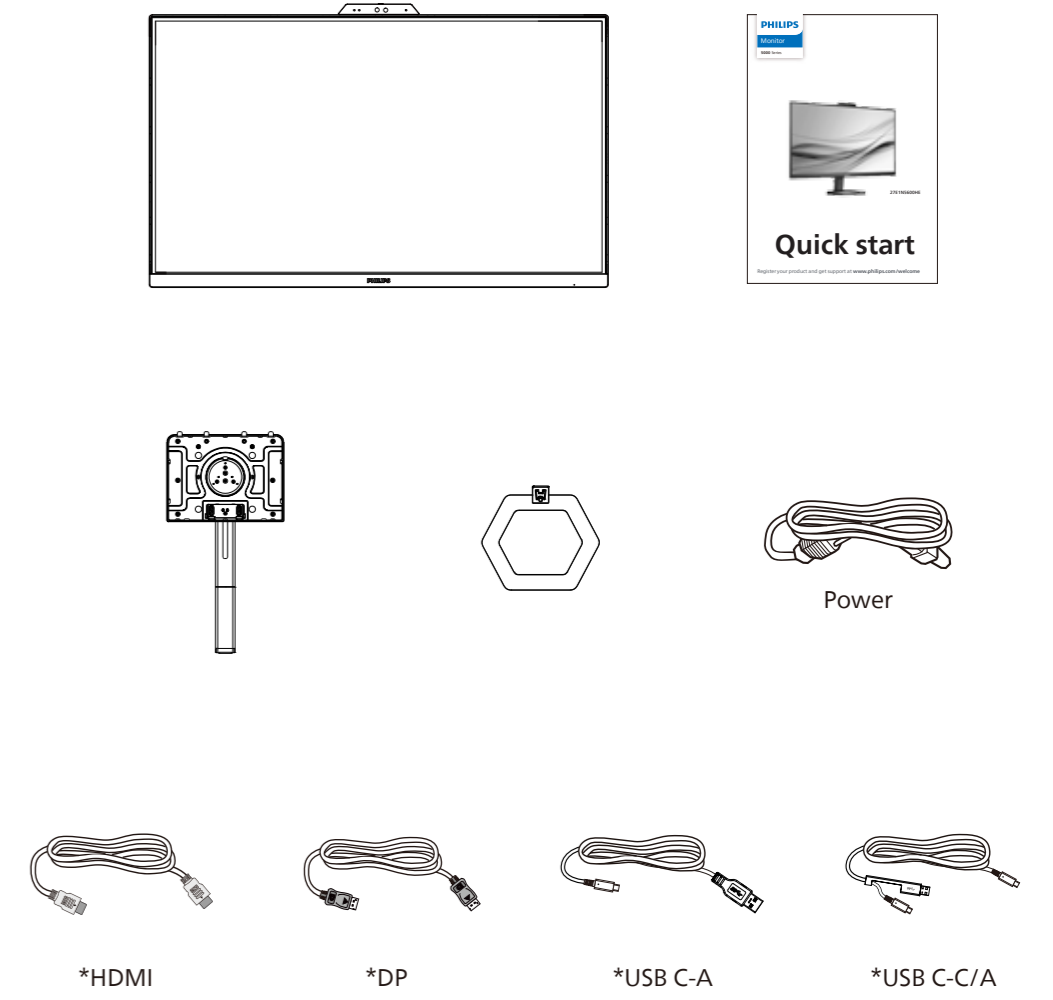

4

Register your product and get support at www.philips.com/support

Version: 27E1N5600HQ1T
2022 © TOP Victory Investments Ltd. All rights reserved.

Specifications are subject to change without notice.

HDMI

www.philips.com

Energy Labelling
27E1N5600HE

Printed in China

PHILIPS
Monitor
5000 Series

27E1N5600HE

Quick start

Register your product and get support at www.philips.com/welcome

Contents

*Different according to region
Display design may differ from that illustrated

1

▲ CAUTION: Place the monitor face down on a smooth surface. Pay attention not to scratch or damage the screen.

2

2

USB A-C

3