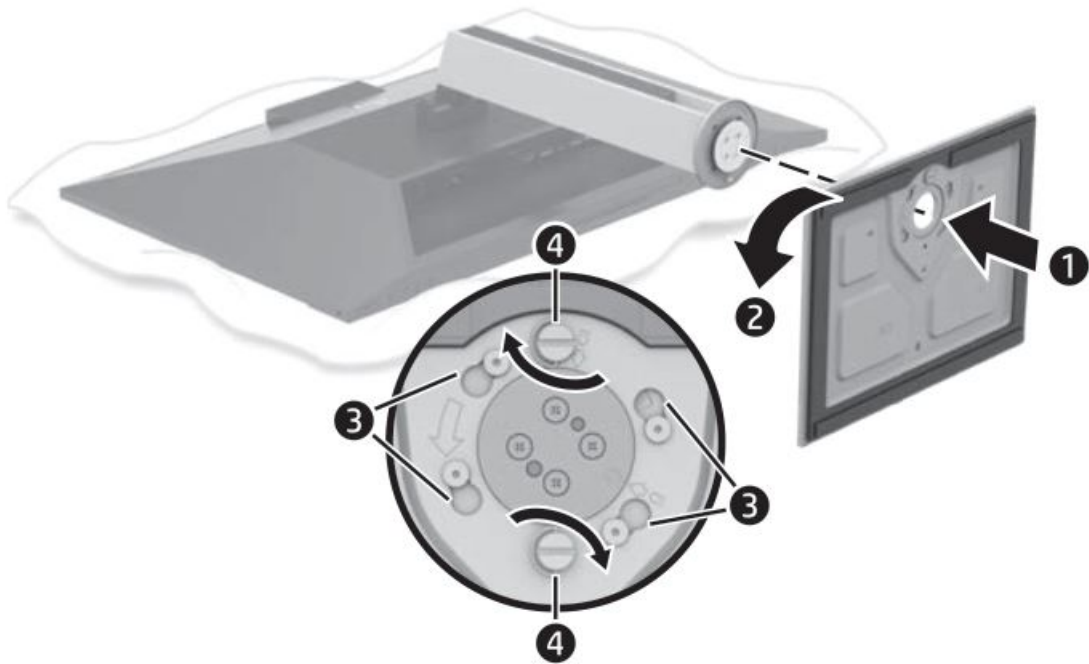

A

B

RMN: HSD-0109-A, HSD-0110-A

© Copyright 2021 HP Development Company, L.P.

USB Type-C® is a registered trademark of USB Implementers Forum. DisplayPort™ and the DisplayPort™ logo are trademarks owned by the Video Electronics Standards Association (VESA®) in the United States and other countries.

The information contained herein is subject to change without notice. The only warranties for HP products and services are set forth in the express warranty statements accompanying such products and services. Nothing herein should be construed as constituting an additional warranty. HP shall not be liable for technical or editorial errors or omissions contained herein.