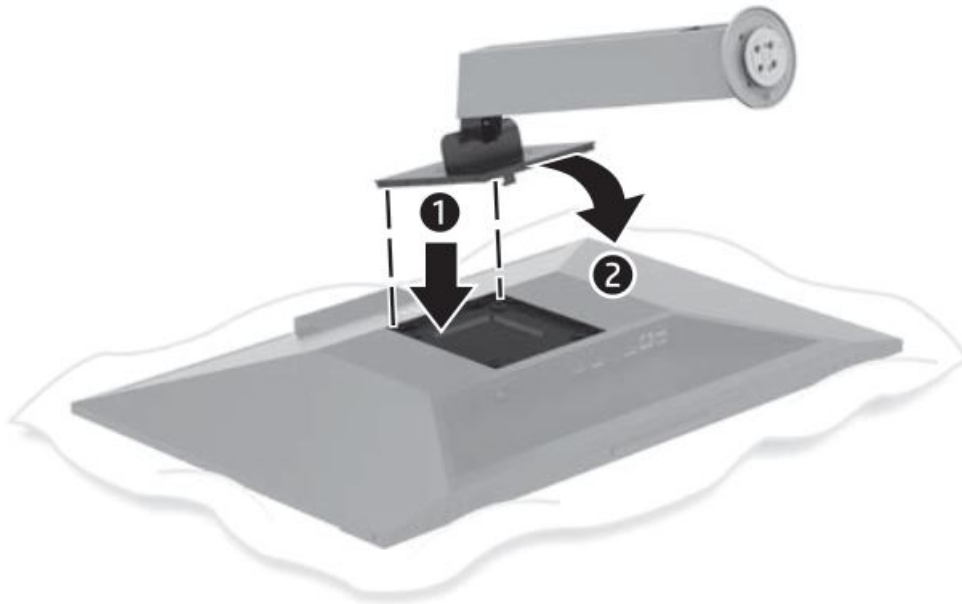

A

B

RMN: HSD-0109-A, HSD-0110-A

© Copyright 2021 HP Development Company, L.P.

USB Type-C® is a registered trademark of USB Implementers Forum. DisplayPort™ and the DisplayPort™ logo are trademarks owned by the Video Electronics Standards Association (VESA®) in the United States and other countries.

The information contained herein is subject to change without notice. The only warranties for HP products and services are set forth in the express warranty statements accompanying such products and services. Nothing herein should be construed as constituting an additional warranty. HP shall not be liable for technical or editorial errors or omissions contained herein.