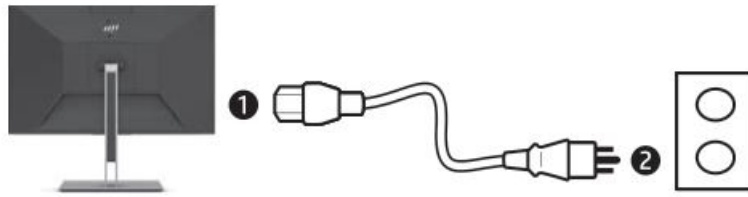

4

5

6

7

To download and install HP Display Center, search for **HP Display Center** in the **Microsoft Store**, and select **Get**.

www.hp.com/support

Go to www.hp.com/support to locate your user guide, drivers, and software.

WARNING: To reduce the risk of electric shock, plug the power cord into an AC outlet that is easily accessible at all times. If the power cord has a 3-pin attachment plug, plug the cord into a grounded (earthed) 3-pin outlet.