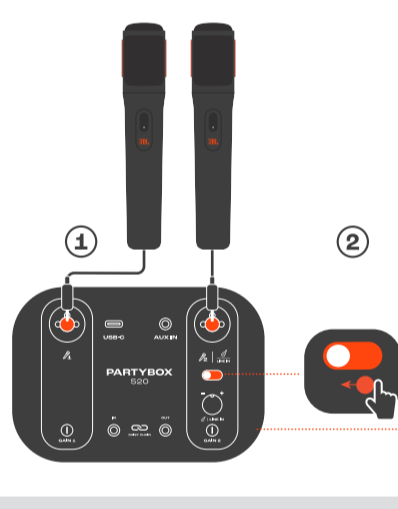

WHAT'S IN THE BOX

*Power cord quantity and plug type vary by regions.

BLUETOOTH PAIRING

PLAY

LIGHTSHOW

Apply lightshow presets and more with the JBL Partybox app.

APP

Download and install the JBL PARTYBOX app to get more from the product.

JBL PARTYBOX

MICROPHONE

GUITAR/LINE IN

MULTI-SPEAKER CONNECTION

CHARGING

SPLASH PROOF IPX4

HANDLE