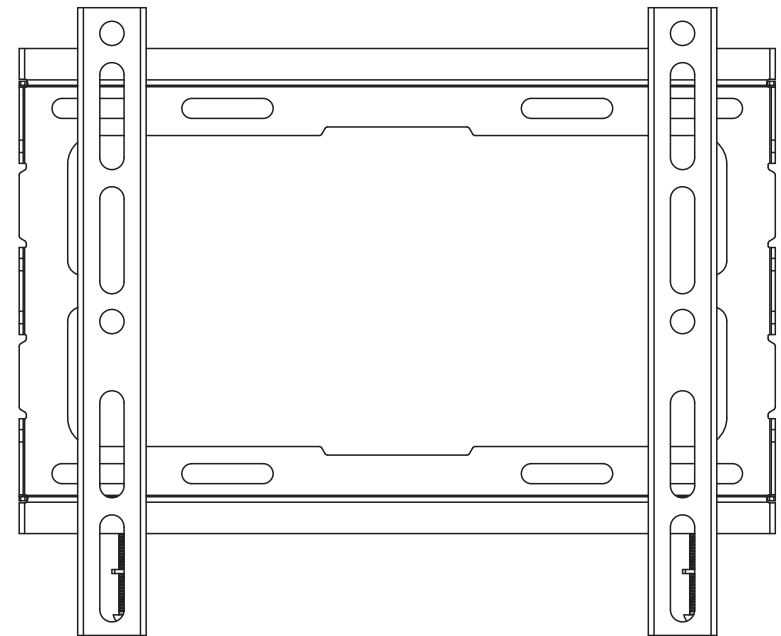

Instruction Manual

FIXED TV MOUNT

2E LUNED

Company Name: Malead Limited. Company address: Flat/Rm 9, 25/F Concordia Plaza, 1 Science Museum Road, Tsimshatsui, Kowloon, Hong Kong. Material: plastic, metal. Warranty: 24 months. Made in China.