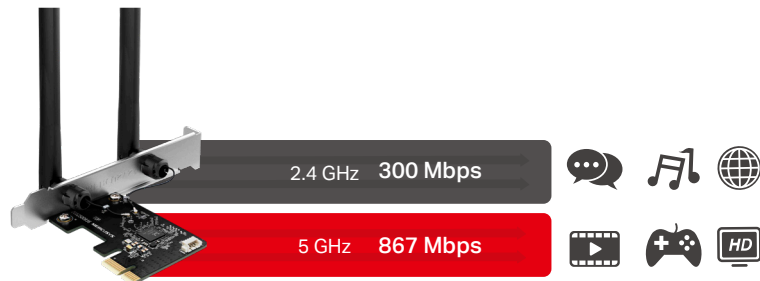

AC1200 Wi-Fi Bluetooth 5.0 PCIe Adapter

Model: MA30E

Highlights

- 867 Mbps + 300 Mbps Dual Band Wi-Fi[†]
- Bluetooth 5.0 Supported^{*}
- High-Performance Fixed Antennas
- Enhanced WPA3 Security[§]
- Simultaneously serve several devices with no more latency or bandwidth congestion[‡]
- Supported operating system: Windows 10, 11 (64 bit)

Please note: MA30E is not compatible with the low-profile bracket because of the fixed antennas.

Features

AC1200 Dual Band Wi-Fi for Lag-free Work and Entertainment

The MA30E connects devices on both 2.4 GHz and 5 GHz bands simultaneously, offering a superior lag-free experience for work and play. Combining 300 Mbps 2.4 GHz (perfect for surfing and emailing) and 867 Mbps 5 GHz (ideal for HD streaming and gaming), you have the flexibility to allocate your devices to dedicated networks to do more at the same time.†