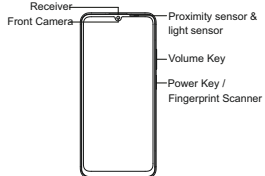

Greetings from realme mobile

This guide briefly shows you how to use the phone and its important functions. For more and detailed information of the phone and user guidance, please visit: www.realme.com/eu/support.

Warning

- Do not place the phone or battery near or inside heating equipment, cooking equipments, high pressure vessels (such as microwave ovens, induction cooker, electric oven, heater, pressure cooker, water heater, gas stove, etc.) to prevent the battery overheating which may lead to an explosion.
- The original charger, data cable and battery shall be used. Unapproved chargers, data cables, or batteries that are not certified by the manufacturer may result in electric shock, re, explosion, or other hazards.
- Back cover can't be removed.

- When charging, please place the device in an environment that has a normal room temperature and good ventilation. It is recommended to charge the device in an environment with temperature ranging from 6-35°C

How to reboot the phone

Press and hold the Power Button and Volume Up Button at the same time until the realme boot animation is displayed to reboot the phone.

How to Transfer Old Mobile Content to a New Mobile

You can use realme Clone Phone to easily transfer photos, videos, music, contacts, messages, apps, etc. from your old phone to the new one.
1. If you have an old Android phone, first scan the QR code below, then download and install Clone Phone, next open Clone Phone on both the new and old phones, and follow the on-screen instructions to complete the operation.

- If you have an old iPhone, open Clone Phone on the new phone directly, and follow on-screen instructions to sign in to iCloud account and sync the files.

Standard accessories

1 Phone, 1 USB data cable, 1 Safety Guide, 1 Quick Guide, 1 SIM Ejector Tool, 1 Protective Case.

Specification

Product	RMX3939
Main screen parameter	17.13cm(6.745")
Dimension	167.26×76.67×7.74(mm)
Battery	4880mAh/19.09Wh(Min) 5000mAh/19.55Wh(Typ)
Camera	50 Megapixels Rear 8 Megapixels Front
Operating temperature	0°C-35°C
SAR Values	CE SAR
	<2.0W/kg(Head) <2.0W/kg(Body)

Radio Waves Specifications

Radio	Frequency	Max. Output Power
GSM	850MHz/900MHz	33.5dBm
	1800MHz/1900MHz	30.5dBm
WCDMA	Bands 1/5/8	24.5dBm
	Bands 2/4	24.0dBm
LTE FDD	Bands 1/3/66	24.0dBm
	Bands 2/4/7	23.5dBm
	Bands 5/8/13/20/28	24.5dBm
LTE TDD	Bands 38/40/41	24.0dBm
Bluetooth	2.4-2.4835GHz	12.5dBm(EIRP)
2.4G Wi-Fi	2.4-2.4835GHz	19.0dBm(EIRP)
	5.15-5.25GHz	19.0dBm(EIRP)
5G Wi-Fi	5.25-5.35GHz; 5.47-5.725GHz	19.0dBm(EIRP)
	5.725-5.85GHz	14.0dBm(EIRP)
NFC	13.56MHz	42dBuA/m @10m

كيفية إعادة تشغيل الهاتف:

اضغط مع الاستمرار على زر التشغيل وزر رفع الصوت في الوقت نفسه حتى يتم عرض الرسم المتحرك لتشغيل هاتف realme لإعادة تشغيل الهاتف.

كيف يمكنني نقل ما تم تخزينه على هاتفي القديم إلى هاتف جديد؟

إذا كان لديك هاتف iPhone قديم فافتح "استنساخ الهاتف" على الهاتف الجديد واتباع التعليمات الظاهرة على الشاشة لتسجيل النسخ الاحتياطي إلى حساب iCloud ومزامنة الملفات.

الملحقات القياسية

سيتم تزويدك بالملحقات القياسية التالية: ١ هاتف، ١ أداة لإدخال وإخراج بطاقة SIM ١ كابل بيانات USB، ١ دليل أمان، ١ دليل سريع، ١ غطاء حماية.

خلاص التحيات من الهاتف المحمول realme