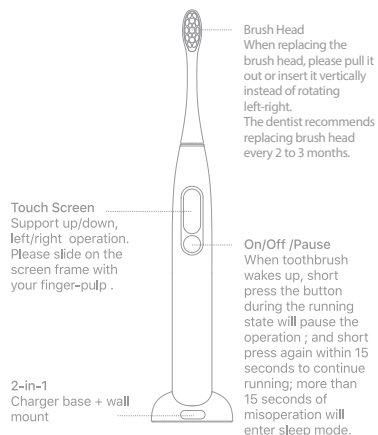

### Instructions

- First Time Use**  
The toothbrush can be turned on by pressing the ON/OFF button for the first time on a brand-new toothbrush. The Bluetooth function will be activated and remain on. After installing the Oclean App, please complete the prompts to complete the connection and settings for the toothbrush.
- Install App & Toothbrush Settings**  
You can use the app to customize your brushing programs - automating tooth cleaning, tooth whitening and gum massaging in one brushing session. There is no need to open the Oclean App each time you brush. Simply open the app every few days to sync the brushing data.
- Direct Use without App Settings**  
You can also use the toothbrush without connecting to the app. It has a touchscreen display and an ON/OFF button. It offers touch control via the touch-sensitive screen.
- Brushing Plan and Performance Records**  
Toothbrush will start default mode with "Standard Cleaning Plan" with 2 mins if no new customized brushing plan setting in APP.  
After brushing, the display will show the effective brushing time, the brushing scores and the tips of the brushing area.
- How to Charge**  
Remove the charging base from the wall mount and connect it to the mobile phone charger. When the bottom of the toothbrush is placed gently above the charging base, it will automatically position itself. The display will show the battery percentage when the toothbrush is charging. A full charge usually takes about two hours.