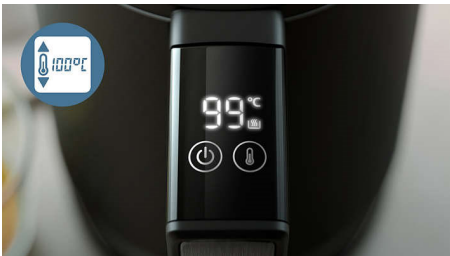

### Keep warm function

Once your kettle reaches your desired temperature, our smart keep-warm function maintains the exact water temperature. No need to reboil.

### Precision temperature display

Monitor your chosen temperature and observe it precisely align with your setting in real-time via the intelligent handle display.