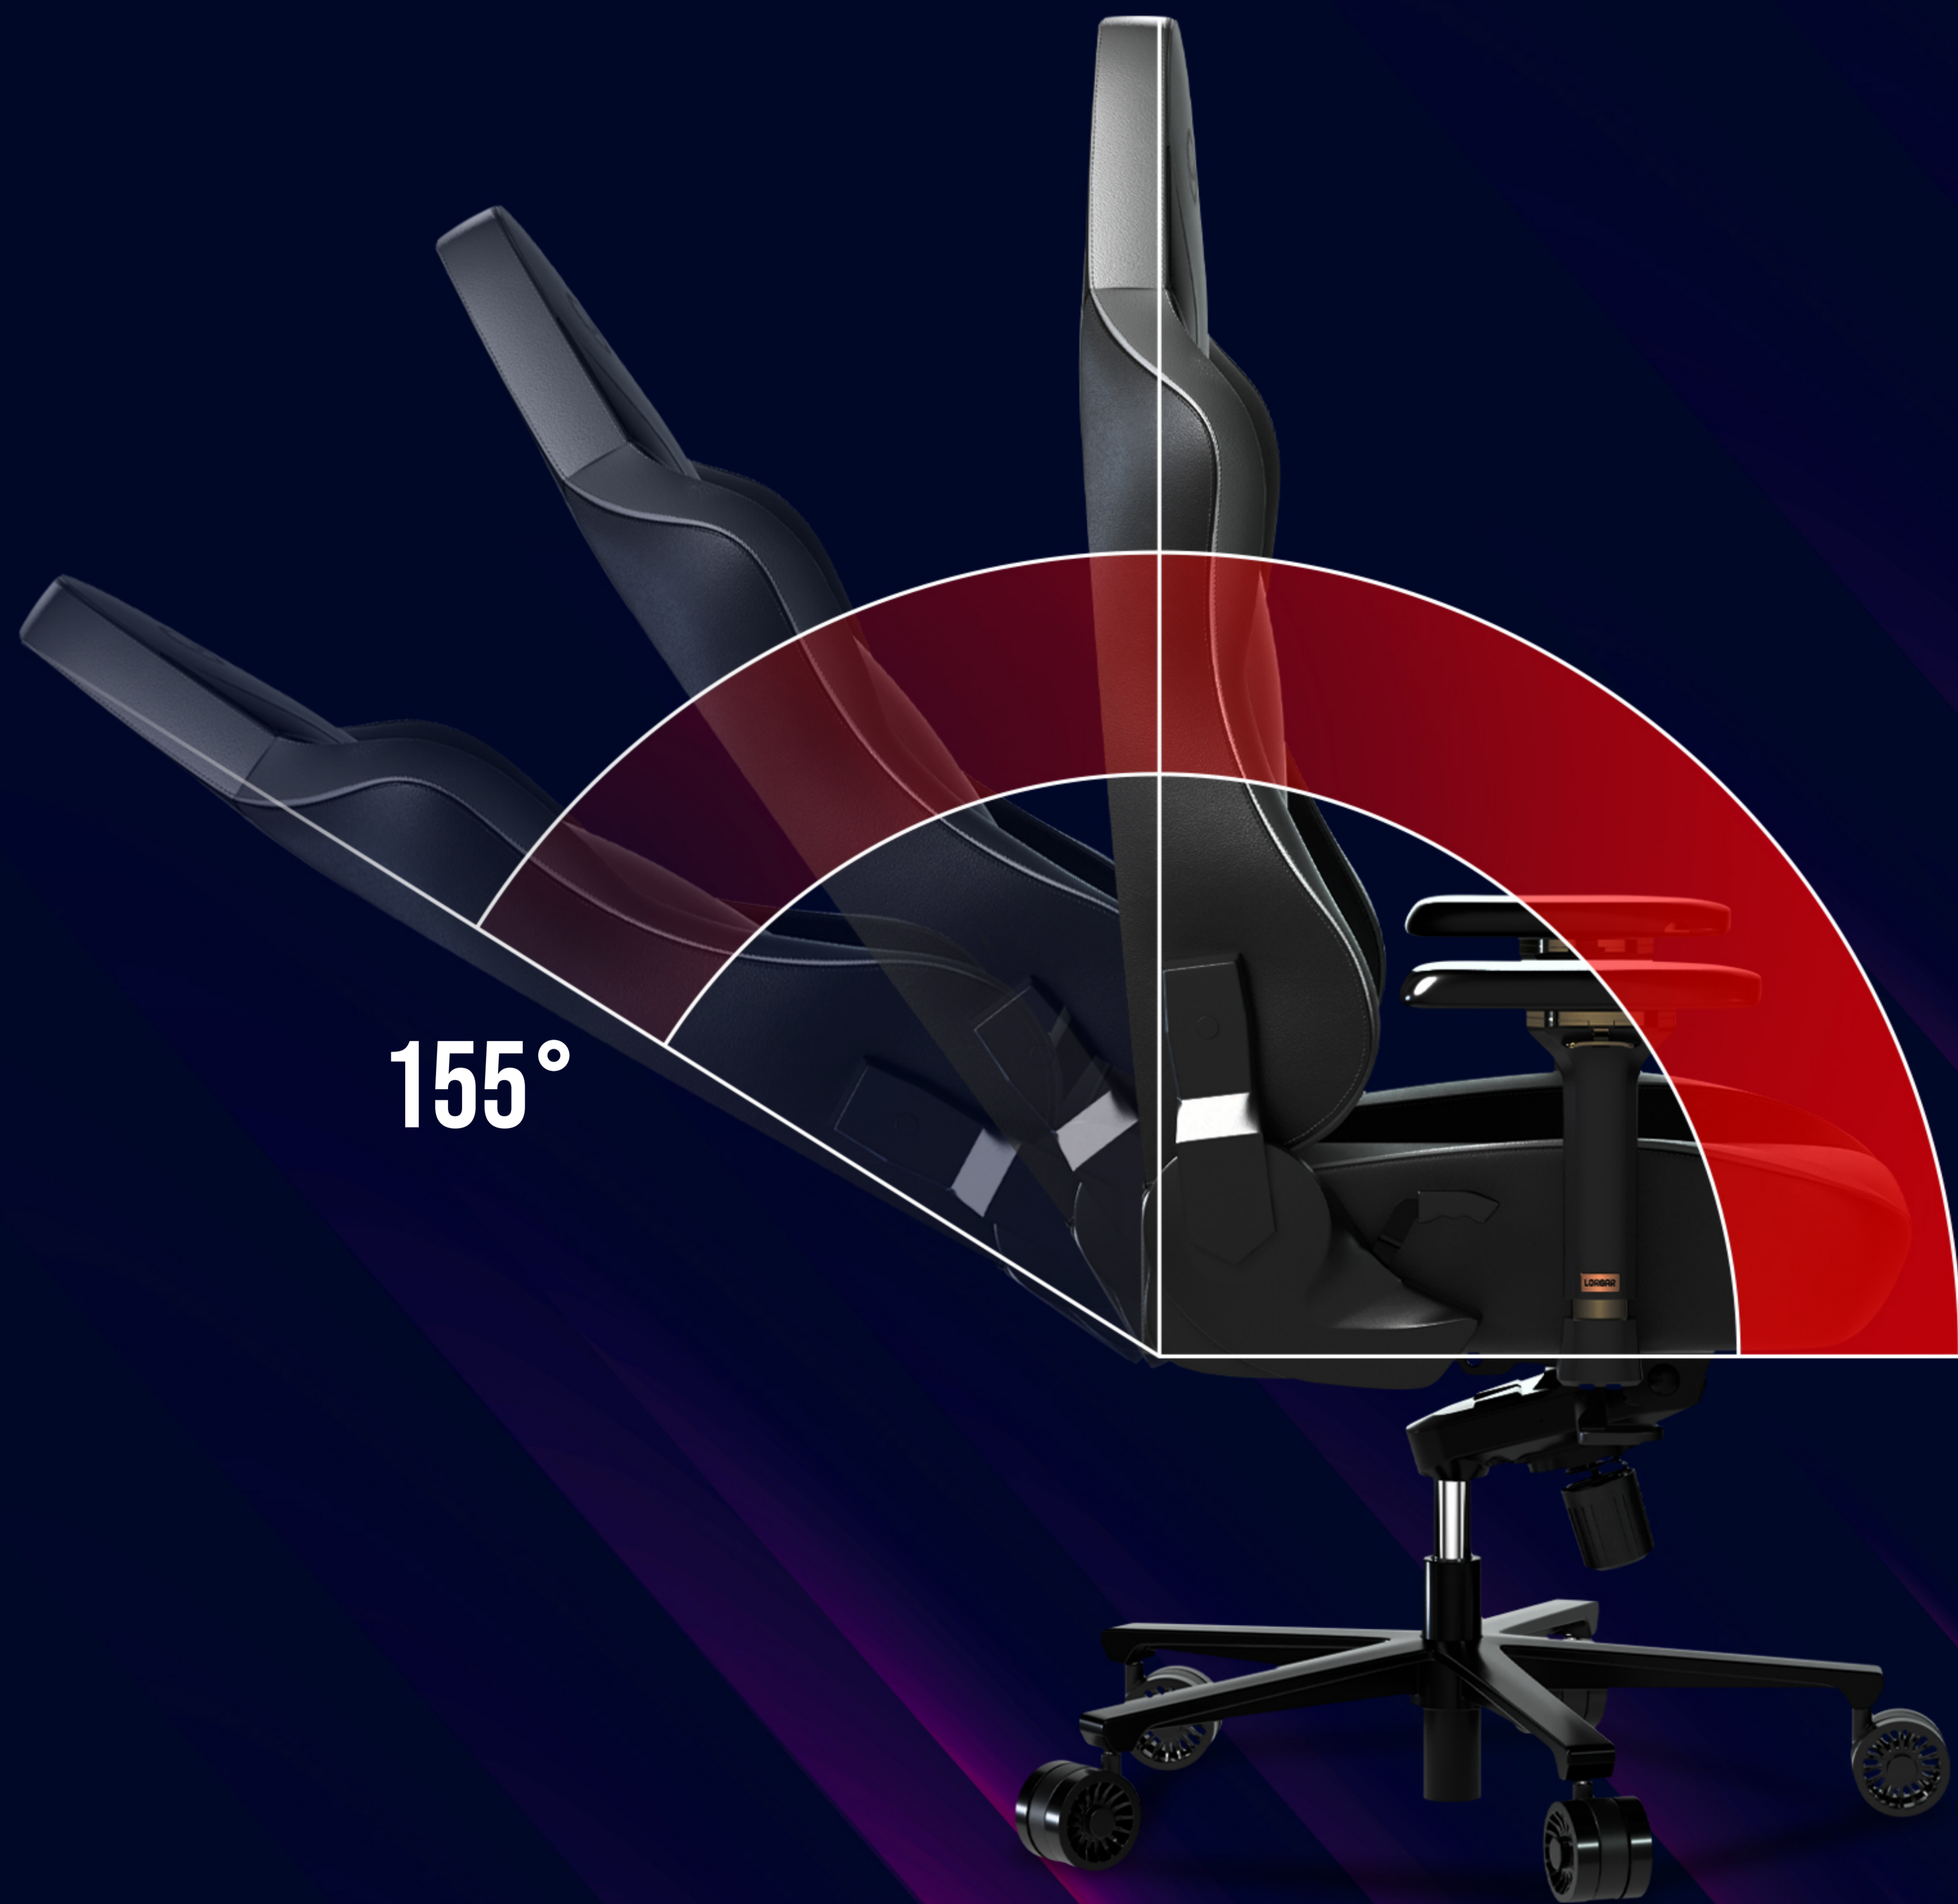

LORGAR

BASE 311

Gaming chair

BASE 311 GAMING CHAIR

You'll surely be able to sit back and relax in this Lorgar Base 311 gaming chair. The dense cold-moulded memory foam seat follows your body shape, and premium-feel eco-leather will withstand years of use. Plus, it's easy to clean and look after! With the neck and lumbar support pillows, you'll effortlessly maintain a healthy posture and reduce fatigue during long gaming sessions. Built around a 1.8mm metal frame, this armchair has an unmatched level of durability. The backrest has impressive recline angles between 90 and 155 degrees, and a five-star aluminium base will ensure your stability while leaning back.

It's difficult to find anything better than that for a gaming chair.

1.8MM

METAL FRAME

We used precision robotic welding to put together the frame. With a metal thickness of 1.8mm, it will serve you for years and years without any deformation. You're probably leaving this chair for your grandkids.

4D

REINFORCED 4D ARMRESTS

The armrests are adjustable to your liking with four degrees of freedom. We guarantee you'll be able to find a comfortable armrest position just for you. Rely on them – the metal base is sturdy enough to withstand the load.

TECHNICAL FEATURES

High-Quality PU Eco-leather

1.8mm metal frame

4D adjustable armrests

90° – 155° adjustable backrest

Multiblock mechanism

5-star aluminium base

75mm PU casters