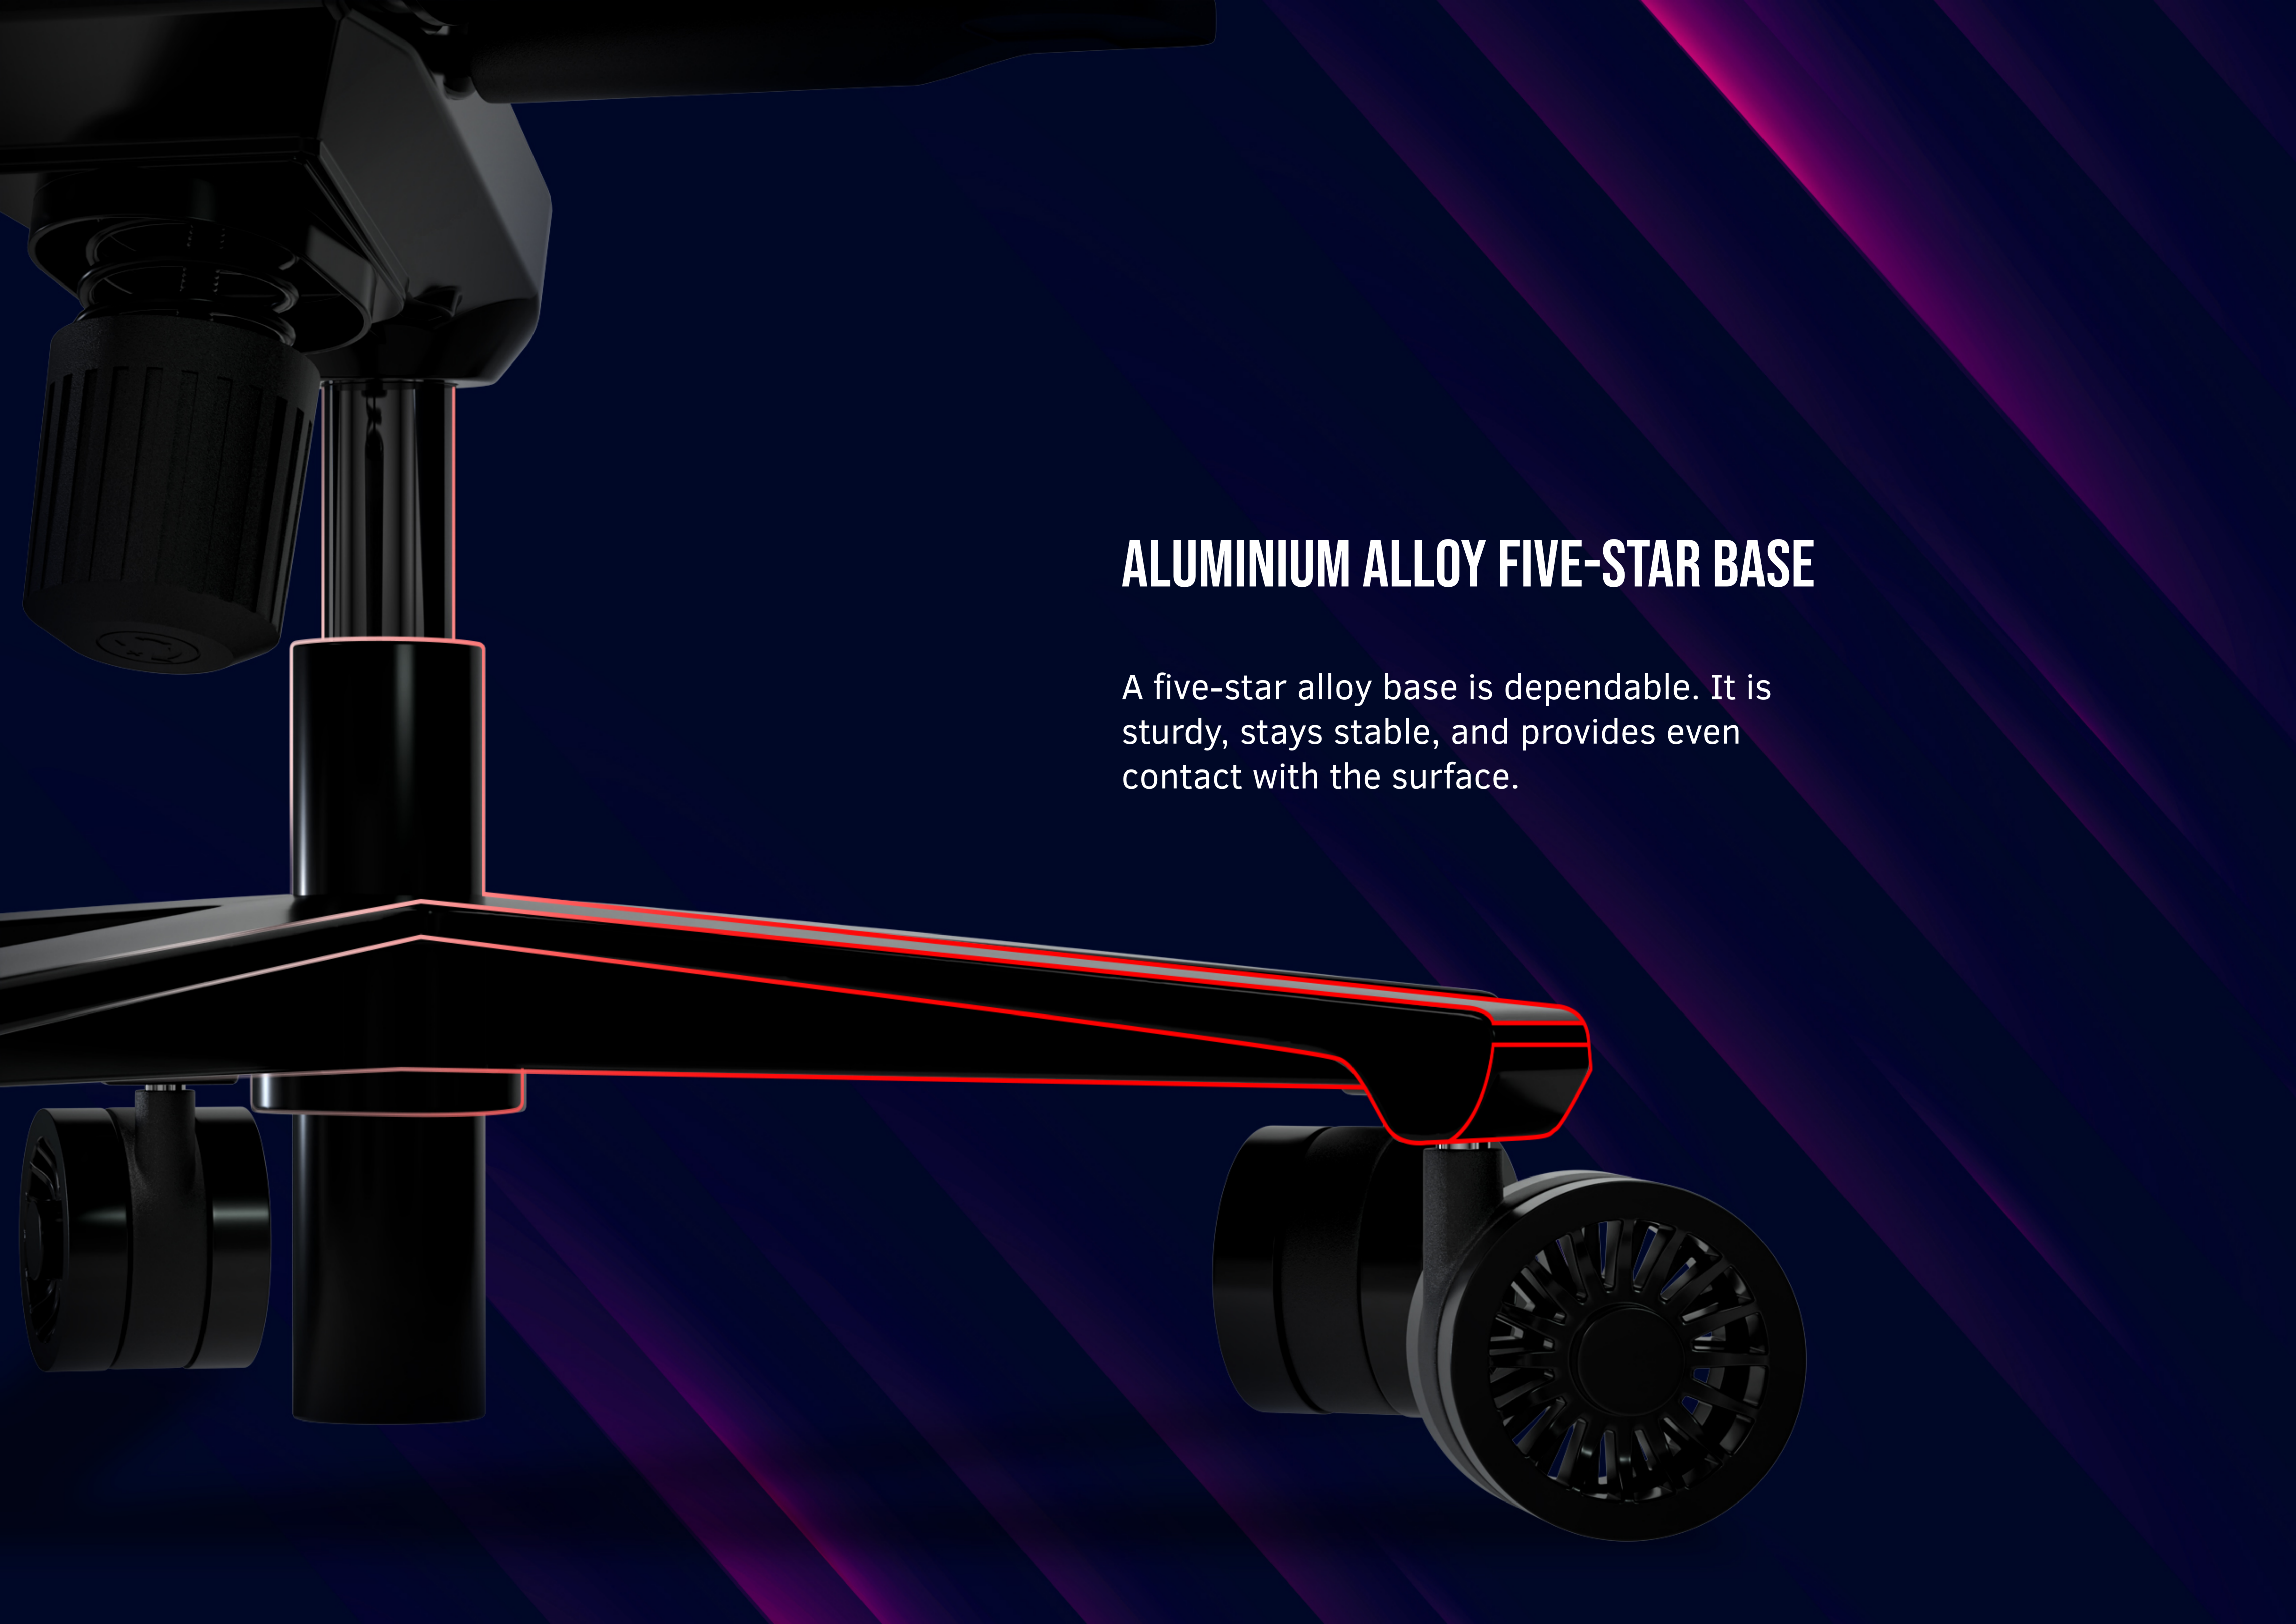

MULTIBLOCK MECHANISM

The rocking mechanism allows you to kick back and even lock any inclined angle for your seat between 0° and 13°.

13°

CLASS 4 GAS LIFT

An integral part of any gaming chair, the Class 4 Gas Lift ensures long- lasting operation with a constant load of 150 kilograms.