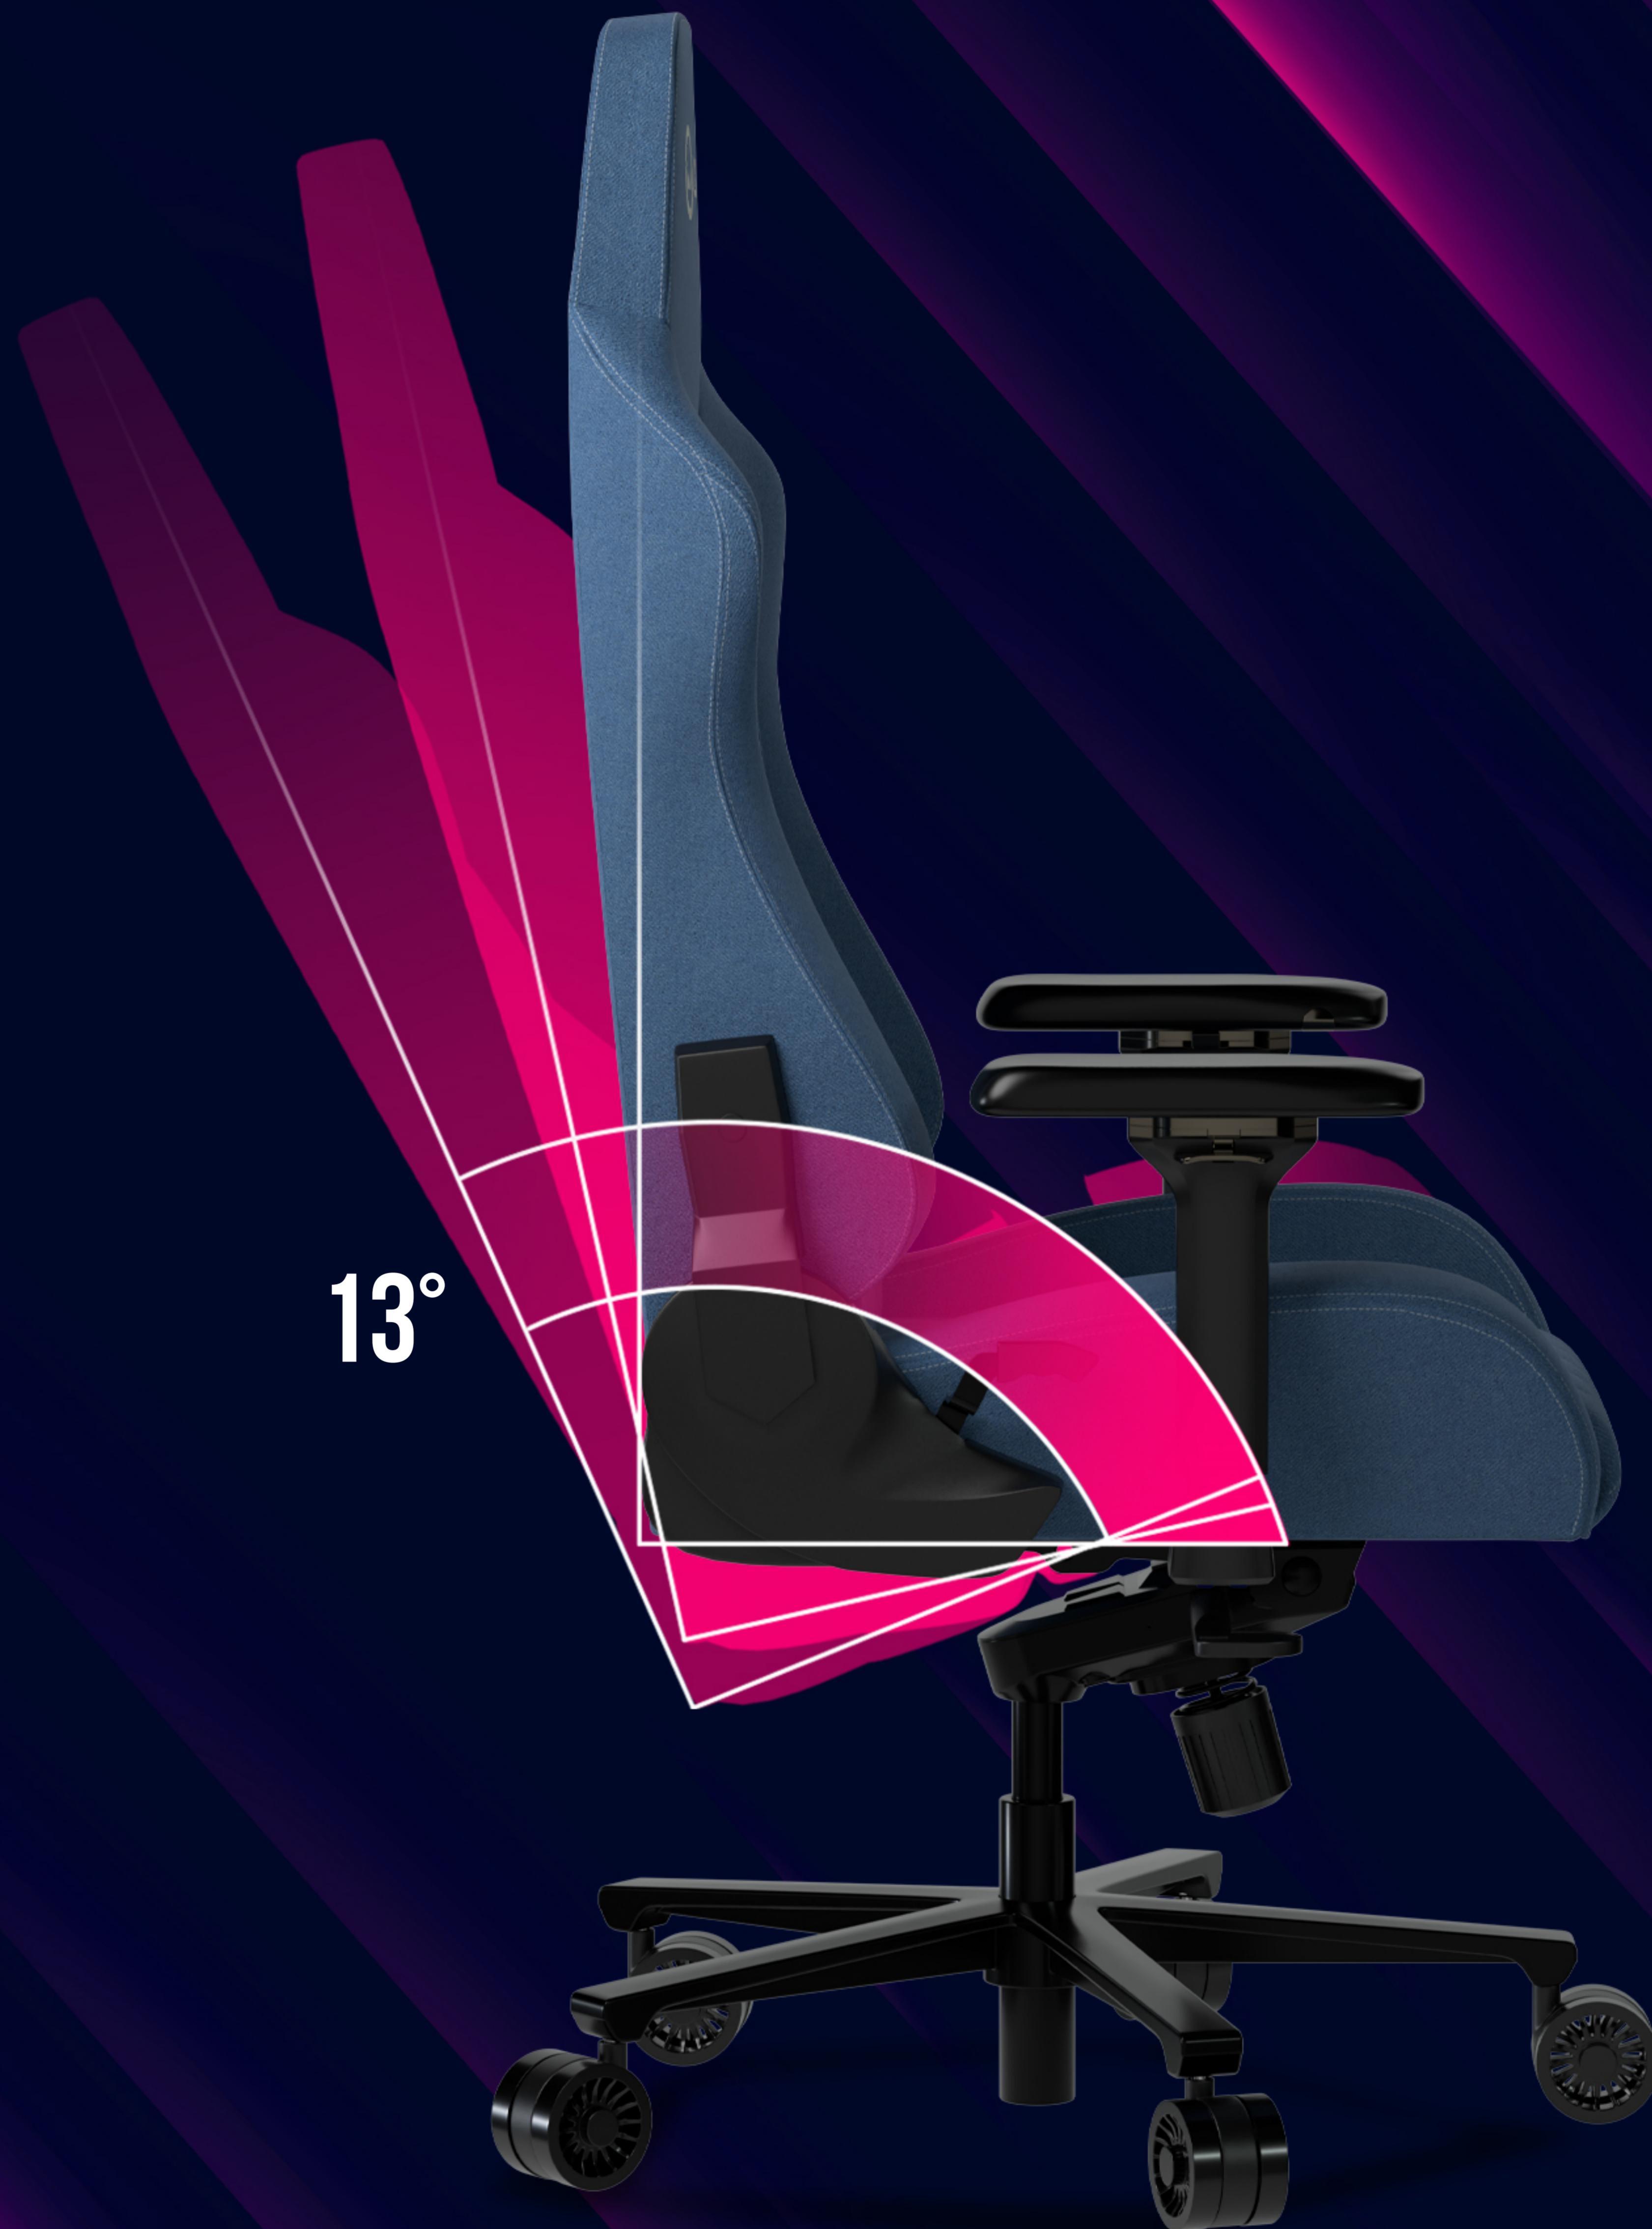

MULTIBLOCK MECHANISM

The rocking mechanism allows you to kick back and even lock any inclined angle for your seat between 0° and 13°.

13°