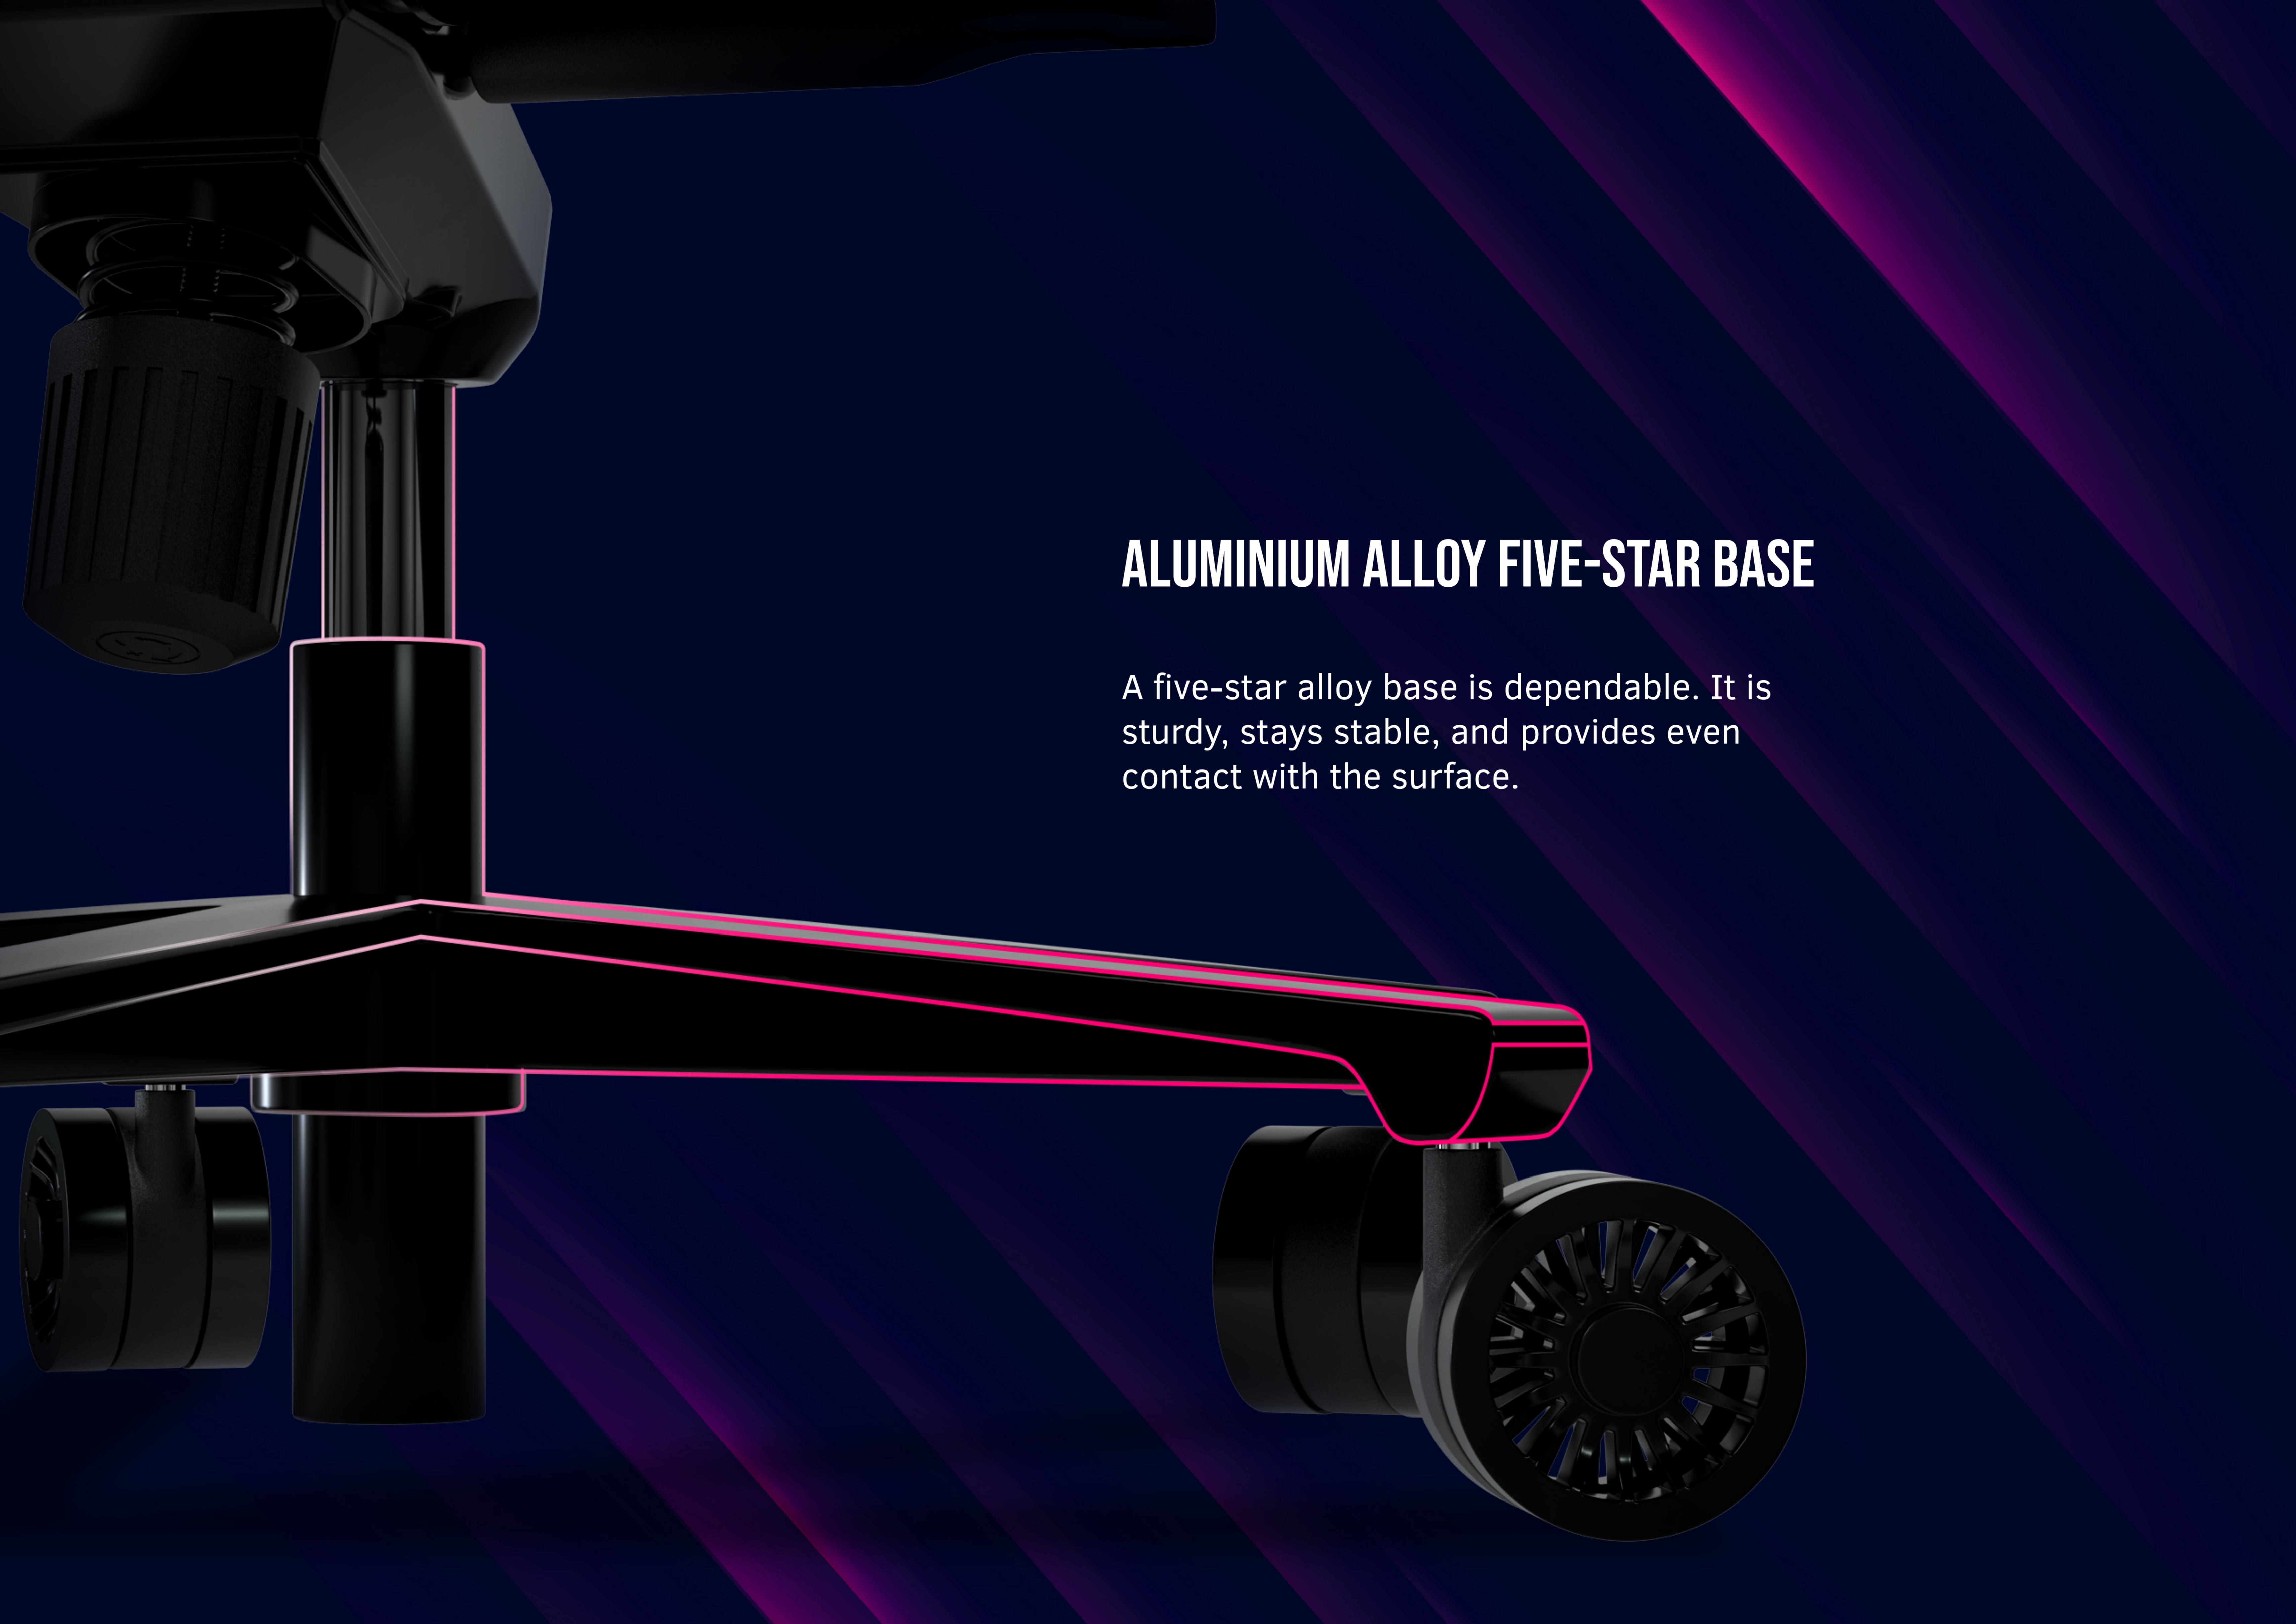

ALUMINIUM ALLOY FIVE-STAR BASE

A five-star alloy base is dependable. It is sturdy, stays stable, and provides even contact with the surface.