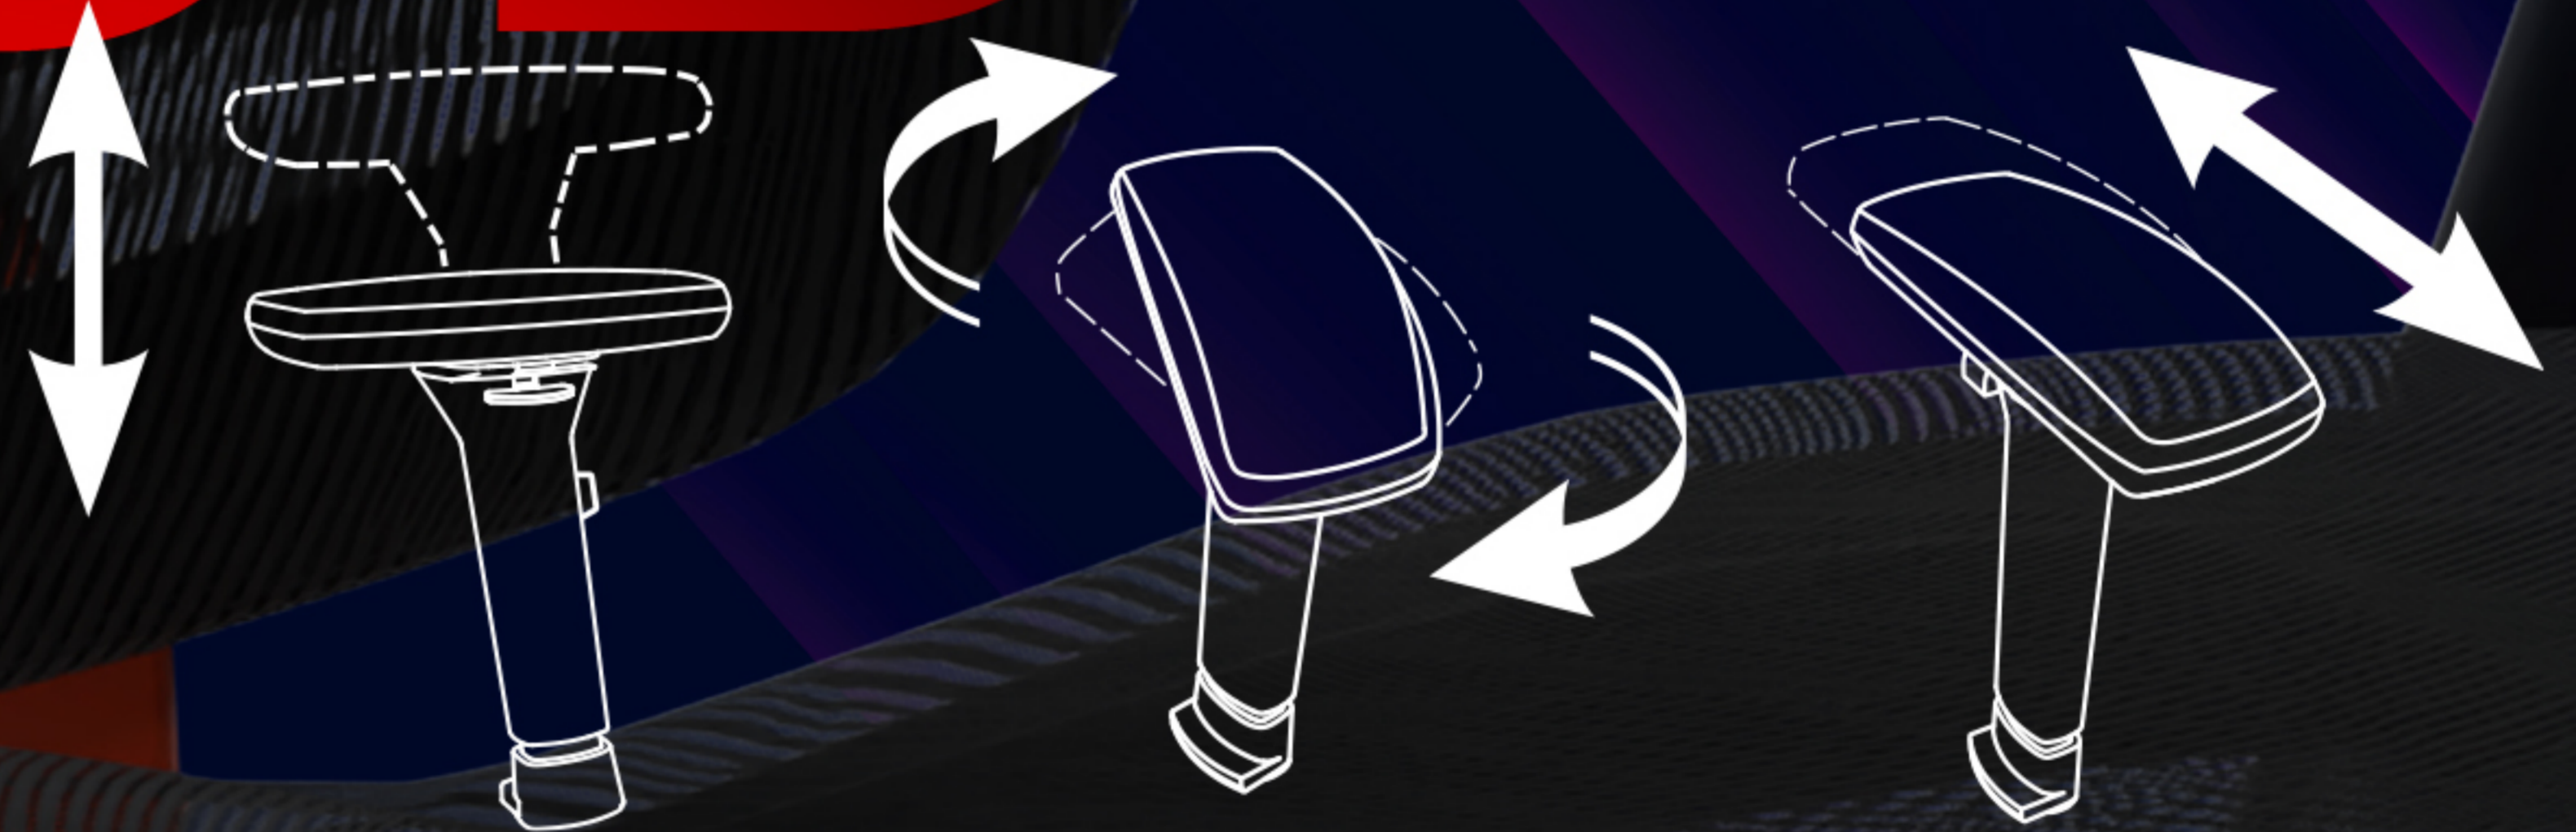

BREATHABLE MESH MATERIAL

The frame of the Lorgar Grace 855 gaming chair is covered with breathable mesh. It means comfort for your body, easy care, and it looks cool.

BIFMA-CERTIFIED ALUMINIUM FRAME

High-grade aluminium is used here to provide outstanding durability. The curved frame allows for an unmatched seating experience.

BIFMA
COMPLIANT

3D

REINFORCED 3D ARMRESTS

The armrests are padded with premium soft-touch material. They are adjustable to your liking, and you can recline them along with the backrest.

CLASS 4 GAS LIFT

An integral part of any gaming chair, the BIFMA-certified heavy-duty Class 4 Gas Lift guarantees smooth operation and can withstand a constant load of 150 kilograms.

MULTIBLOCK MECHANISM

The rocking mechanism lets you kick back and lock any tilt angle for your seat of up to 18°.

18°

Tilt tension adjustment

112°

90° – 112° BACKREST RECLINE

For any activity, select the right recline angle – sometimes, it is important just to listen to your body, kick back, and relax.

SEAT UNDER-THIGH SUPPORT

There is horizontal seat position adjustment for optimal thigh support, designed to ensure comfort for people of all shapes and sizes.

ADJUSTABLE LUMBAR AND HEADREST SUPPORT

The backrest has a flexible support system for your lumbar and head - perfect for longer gaming sessions. These are definitely helping you to fight fatigue!