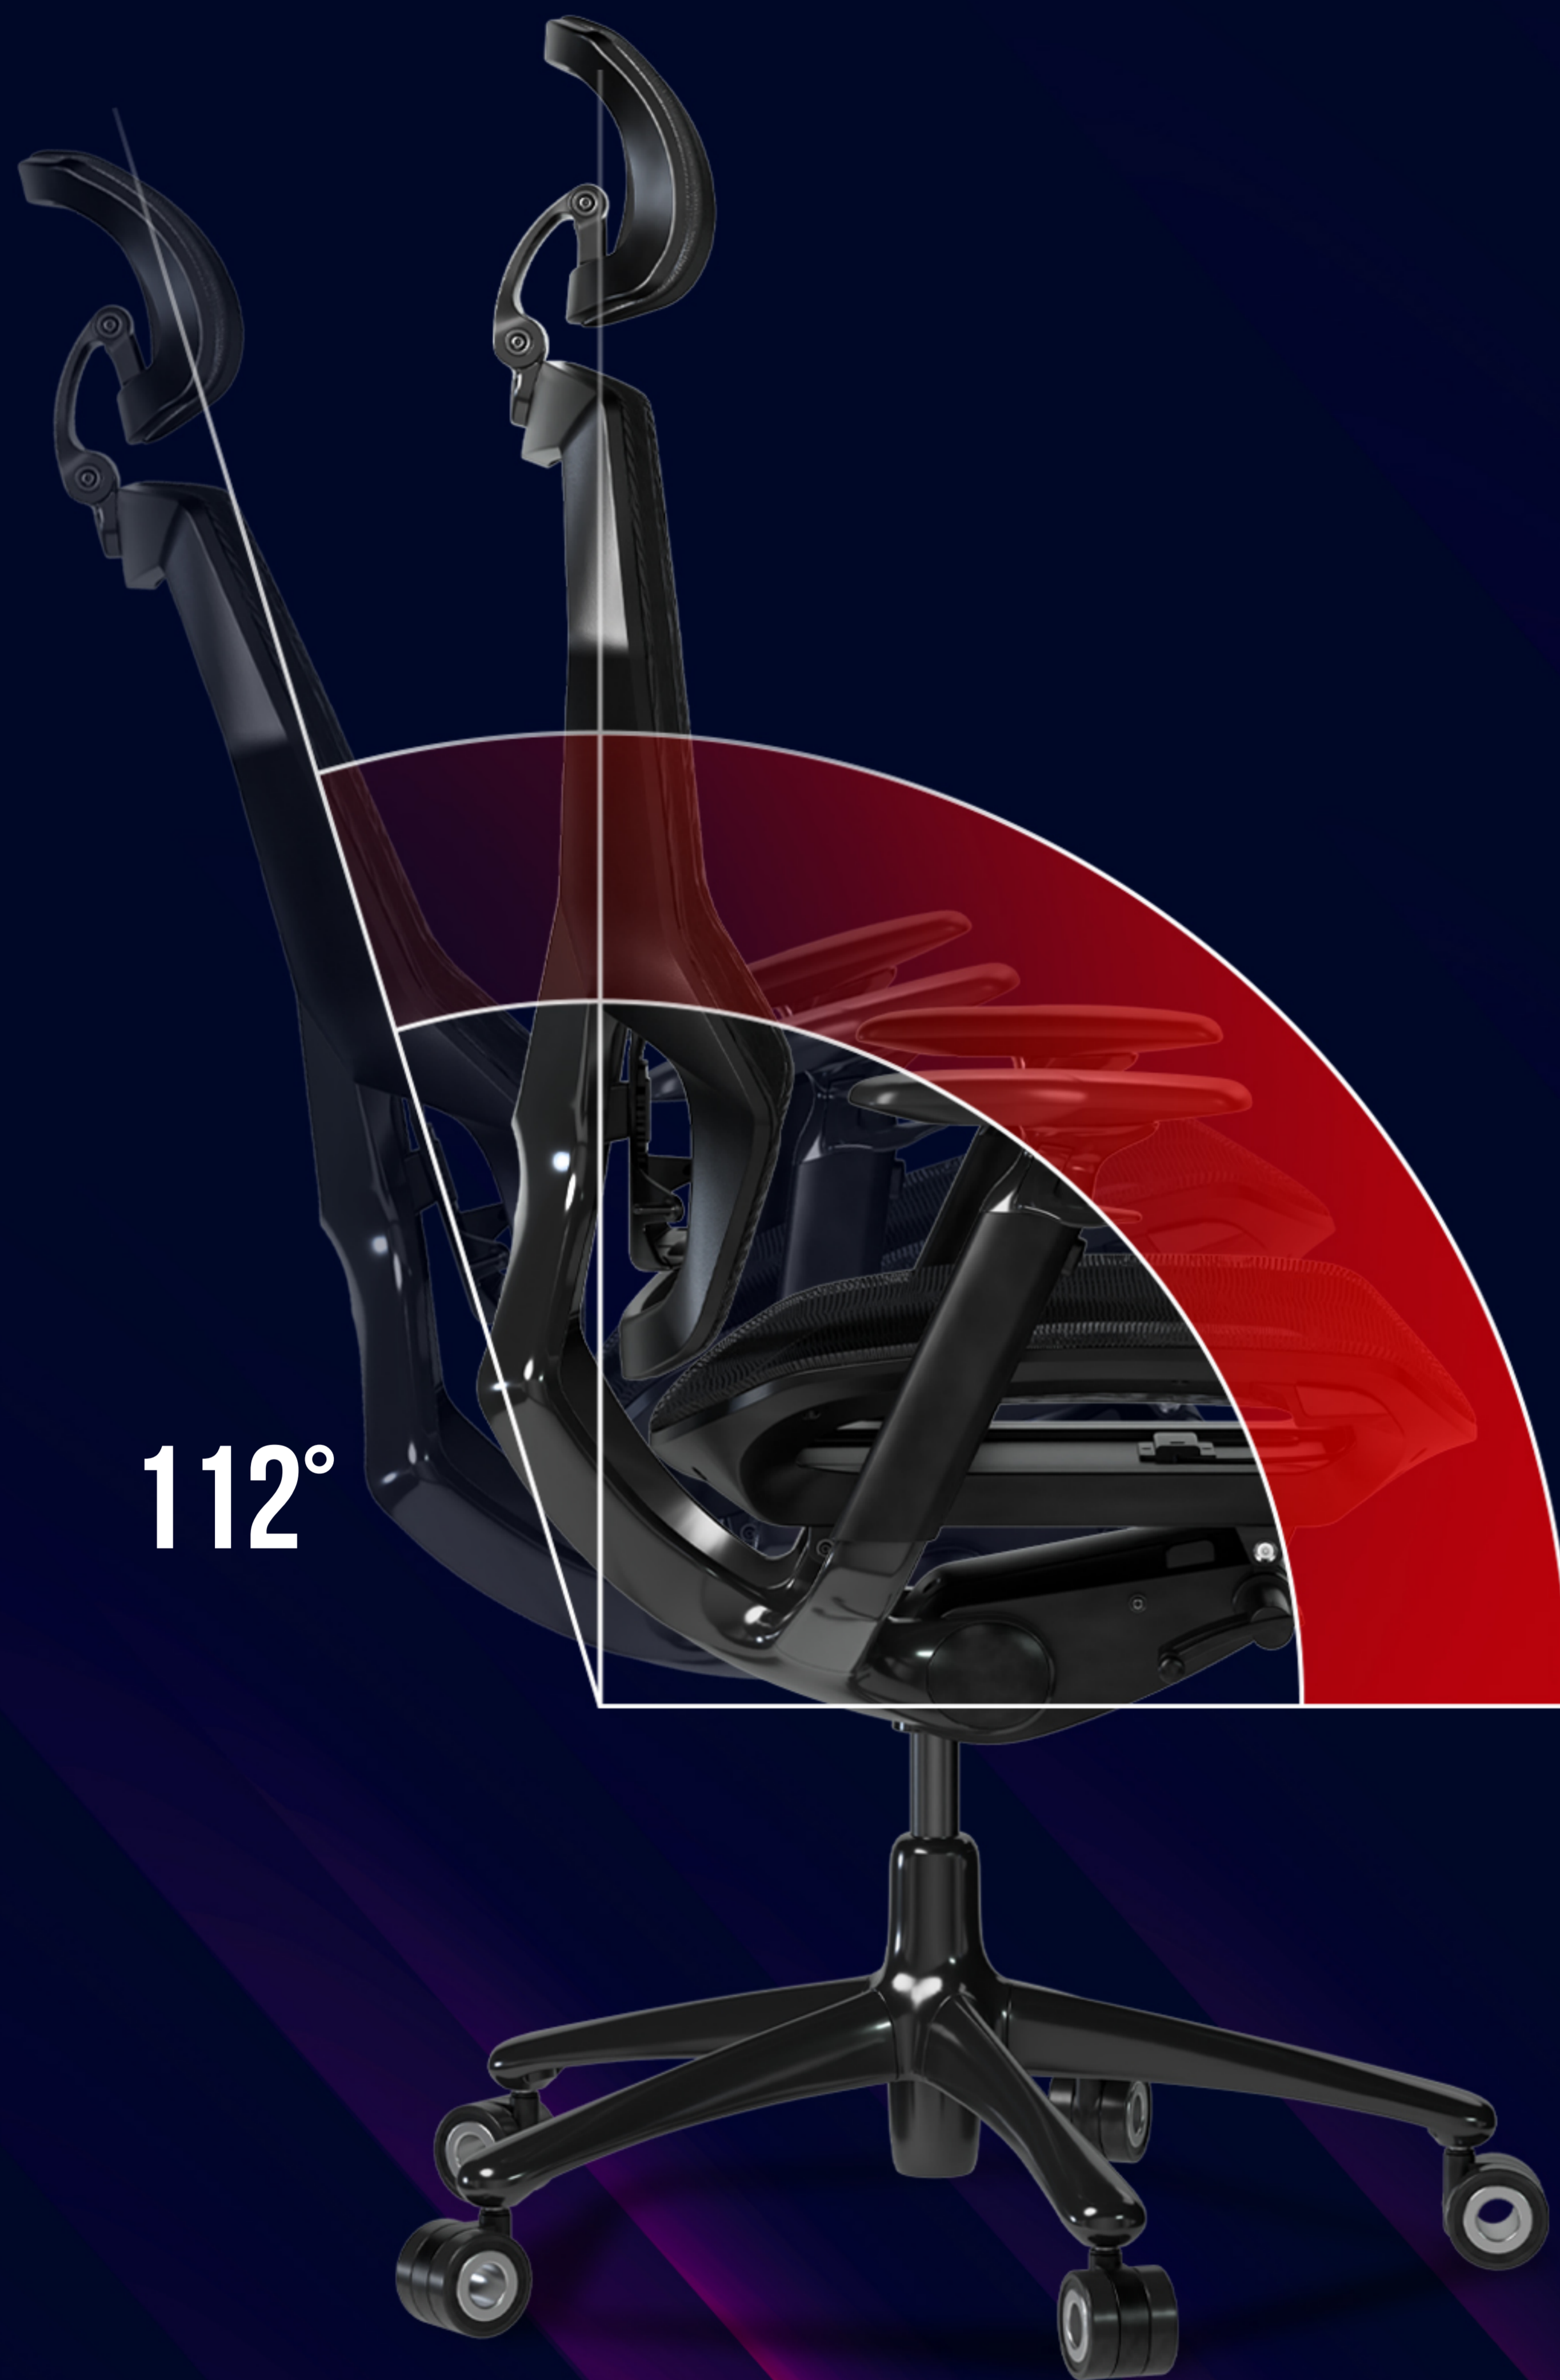

The five-star base is also made of aluminium alloy, providing excellent stability. It has 60mm PU casters attached that move smoothly and quietly on any surface. These are very gentle on the floors due to the soft-touch material covering the centrepiece. For us, proper gaming chair design isn't just about comfort. It's about the care for our customers' well-being.

BREATHABLE MESH MATERIAL

The frame of the Lorgar Grace 855 gaming chair is covered with breathable mesh. It means comfort for your body, easy care, and it looks cool.

BIFMA-CERTIFIED ALUMINIUM FRAME

High-grade aluminium is used here to provide outstanding durability. The curved frame allows for an unmatched seating experience.

MULTIBLOCK MECHANISM

The rocking mechanism lets you kick back and lock any tilt angle for your seat of up to 18°.

18°

Tilt tension adjustment

112°

90° – 112° BACKREST RECLINE

For any activity, select the right recline angle – sometimes, it is important just to listen to your body, kick back, and relax.