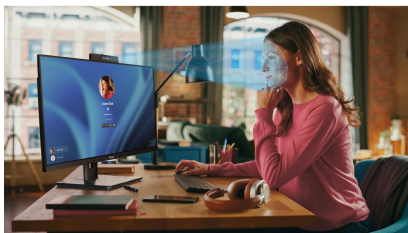

24" IPS monitor with a built-in Windows Hello camera and microphone

The XUB2490HSUH is a first-rate 24" desktop monitor designed for both professional and personal use. The IPS matrix ensures precise and consistent colour reproduction, delivering stunning visuals with wide viewing angles. Featuring a Blue Light Reducer and flicker-free LCD technology, it reduces eye strain, providing a comfortable viewing experience. Equipped with a 150mm height-adjustable stand offering pivot and swivel functions, it allows for easy customization of screen position to suit your preferences. Moreover, it boasts a built-in 1080p autofocus webcam and microphone compliant with Windows Hello, adding convenience and security to your workspace.

Windows Hello webcam

The built-in web camera with microphone and autofocus guarantees seamless compatibility with any video or web conferencing platform. Compliance with Windows Hello allows users to sign in to their devices using biometric authentication methods. It provides a convenient and secure way to access devices and applications without the need for passwords.

Дизайн	без полей по 3-м сторонам
Диагональ	23.8", 60.5см
Панель	IPS LED, матовый
Разрешение	1920 x 1080 @100Гц (2.1 megapixel Full HD)
Соотношение сторон	16:9
Яркость	250 cd/m ²
Контрастность	1300:1
Расширенная контрастность	80M:1
Время отклика (GTG)	4мс
Видимая область	горизонталь/вертикаль: 178°/178°, право/лево: 89°/89°, вверх/вниз: 89°/89°
Поддержка цвета	16.7mIn (sRGB: 99%; NTSC: 72%)
Частота горизонтальной развертки	30 - 115кГц
Видимая область Ш x В	527 x 296.5мм, 20.7 x 11.7"
Размер пикселя	0.275мм
Colour	матовый, чернить