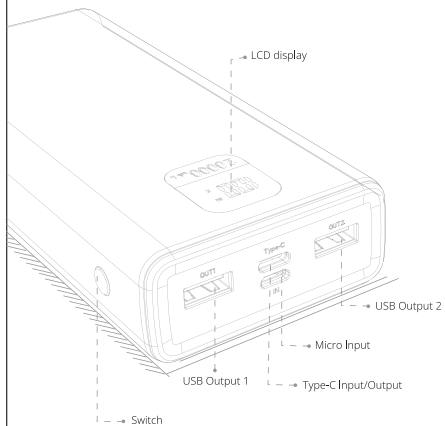

60x90mm

RGB 60 191 240  
CMYK 64 9 2 0  
#3CBFF0

RGB 138 139 142  
CMYK 0 0 0 55  
#8A8B8E

RGB 29 29 27  
CMYK 0 0 0 100  
#1D1D1B

RGB 196 230 249  
CMYK 21 0 0 0  
#c4e6f9

**GUARDIAN**  
Power Bank 22.5W

20000mAh

**Features**

- Aluminum alloy shell
- High Quality safe polymer battery
- Fully compatible chip, support Apple 20W PD Quick Charge
- 22.5W output, efficient charging
- Accurate LED power display

**Product diagram:**

**Specifications**

Name: Proove Guardian  
Capacity: 20000 mAh  
Type-C Input: 5V-2A, 9V-2A, 12V-1.5A  
Micro USB Input: 5V-2A, 9V-2A  
Type-C Output: 5V-3A, 9V-2.22A, 12V-1.67A (20W Max)  
USB 1/2 Output: 4.5V-5A, 5V-4.5A, 9V-2A, 12V-1.5A (22.5W Max)  
Battery: Polymer  
Working temperature: 0°C - 55°C

**Power Indicators**

The indicators show the remaining power of this device

- 100% 100% Power
- 0% 0% Power

The LCD display will go from 100% to 0%, when it's around 0%, means the power is low, please recharge it