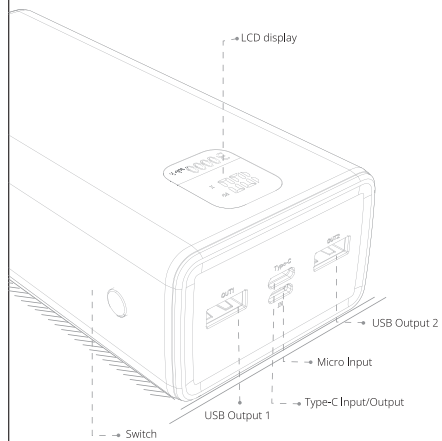

- Aluminum alloy shell
- High Quality safe polymer battery
- Fully compatible chip, support Apple 20W PD Quick Charge
- 22.5W output, efficient charging
- Accurate LED power display

Product diagram:

Specifications

Name: Proove Guardian
Capacity: 30000 mAh
Type-C Input: 5V-2A, 9V-2A, 12V-1.5A
Micro USB Input: 5V-2A, 9V-2A
Type-C Output: 5V-3A, 9V-2.22A, 12V-1.67A (20W Max)
USB 1/2 Output: 4.5V-5A, 5V-4.5A, 9V-2A, 12V-1.5A (22.5W Max)
Battery: Polymer
Working temperature: 0°C - 55°C

Power Indicators

The indicators show the remaining power of this device

- 100% 100% Power
- 0% 0% Power

The LCD display will go from 100% to 0%, when it's around 0%, means the power is low, please recharge it